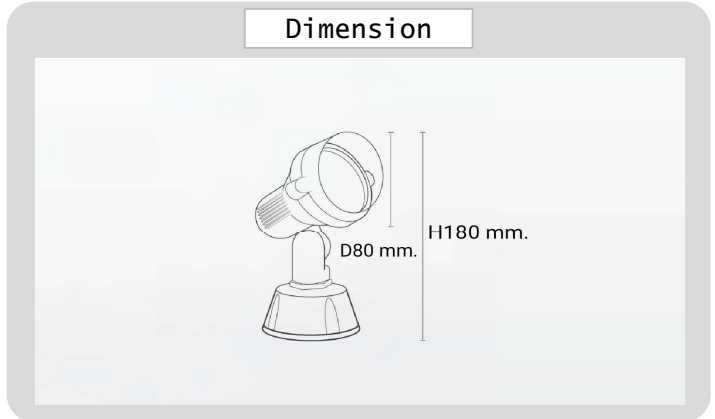

Project : _____
Approve : _____

Product Specification

Product

Specification

PRODUCT CODE	:	FL-247-5404DD-MR16
NAME	:	FLOOD LIGHT
BRAND	:	ARTISAN LIGHTING PHUKET
MATERIAL	:	DIE-CAST ALUMINIUM
MATERIAL COLOR	:	BLACK
INPUT VOLTAGE	:	12V , 220V
DIMENSION	:	D80 x H180 mm.
LAMP TYPE OPTION	:	MR16 (GU5.3) x1
IP RATING	:	IP65
REMARK	:	LED BULB NOT INCLUDED