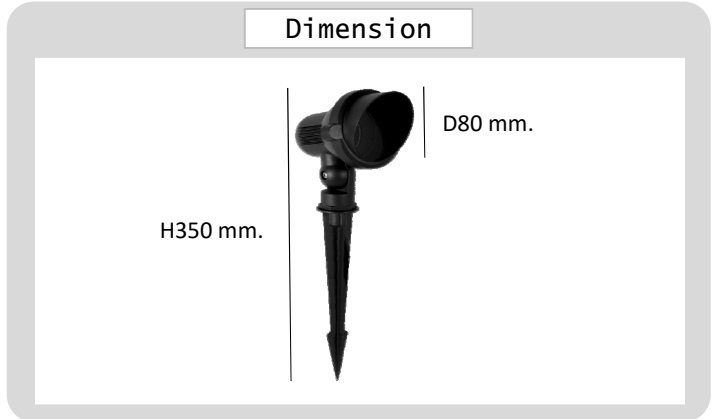

Project : _____

Approve : _____

**Product
Specification**

Product

IP65

Specification

PRODUCT CODE	:	FL-247-5404-MR16
NAME	:	FLOOD LIGHT
BRAND	:	ARTISAN LIGHTING PHUKET
MATERIAL	:	DIE-CAST ALUMINIUM
MATERIAL COLOR	:	BLACK
INPUT VOLTAGE	:	12V , 220V
DIMENSION	:	D80 x H350 mm.
LAMP TYPE OPTION	:	MR16 (GU5.3) x1
IP RATING	:	IP65
REMARK	:	LED BULB NOT INCLUDED