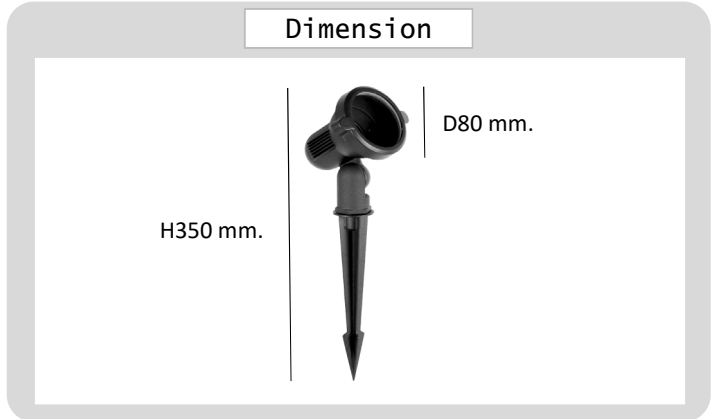

Project : _____
Approve : _____

**Product
Specification**

Product

IP65

Specification

PRODUCT CODE : FL-247-5402-MR16
NAME : FLOOD LIGHT
BRAND : ARTISAN LIGHTING PHUKET
MATERIAL : DIE-CAST ALUMINIUM
MATERIAL COLOR : BLACK
INPUT VOLTAGE : 12V , 220V
DIMENSION : D80 x H350 mm.
LAMP TYPE OPTION : MR16 (GU5.3) x1
IP RATING : IP65
REMARK : LED BULB NOT INCLUDED