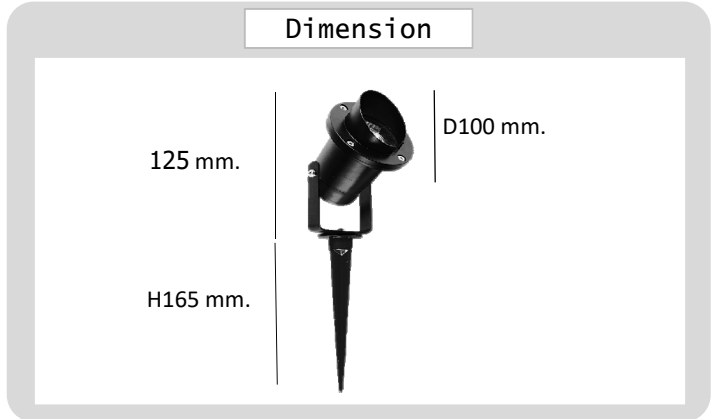

Project : _____
Approve : _____

**Product
Specification**

Product

IP65

Specification

PRODUCT CODE : FL-247-3703-MR16
NAME : FLOOD LIGHT
BRAND : ARTISAN LIGHTING PHUKET
MATERIAL : DIE-CAST ALUMINIUM
MATERIAL COLOR : BLACK
INPUT VOLTAGE : 12V , 220V
DIMENSION : D100 x L125 x H165 mm.
LAMP TYPE OPTION : MR16 (GU5.3) x1
IP RATING : IP65
REMARK : LED BULB NOT INCLUDED