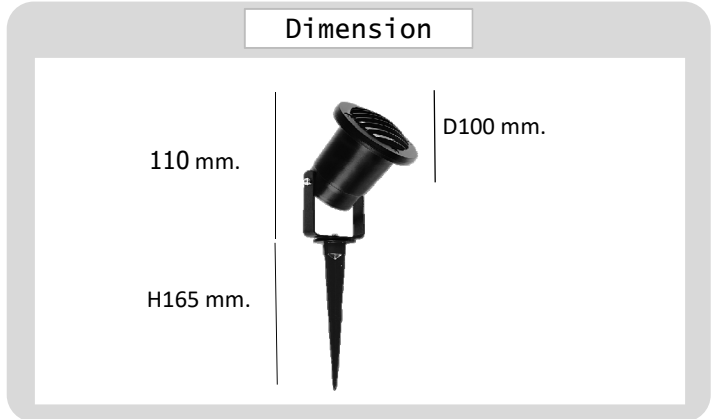

Project : _____
Approve : _____

**Product
Specification**

Product

Specification

PRODUCT CODE : FL-247-3702-MR16
NAME : FLOOD LIGHT
BRAND : ARTISAN LIGHTING PHUKET
MATERIAL : DIE-CAST ALUMINIUM
MATERIAL COLOR : BLACK
INPUT VOLTAGE : 12V , 220V
DIMENSION : D100 x L110 x H165 mm.
LAMP TYPE OPTION : MR16 (GU5.3) x1
IP RATING : IP65
REMARK : LED BULB NOT INCLUDED