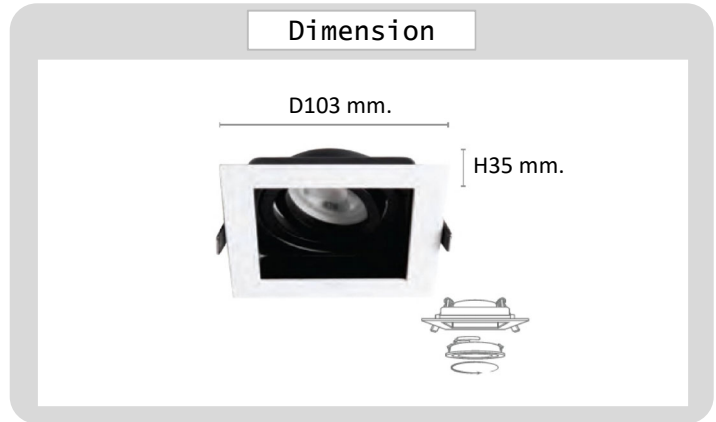

## Specification

PRODUCT CODE	:	DL-247-W569
NAME	:	DOWNLIGHT
BRAND	:	ARTISAN LIGHTING PHUKET
MATERIAL	:	ALUMINIUM
MATERIAL COLOR	:	BLACK
INPUT VOLTAGE	:	12V,220V
ADJUSTABLE	:	YES
DIMENSION	:	D103 x H35 mm.
CUT OUT	:	90 x 90 mm.
LAMP TYPE OPTION	:	MR16 GU5.3 , GU10 Optional x 1
REMARK	:	LED BULB NOT INCLUDED