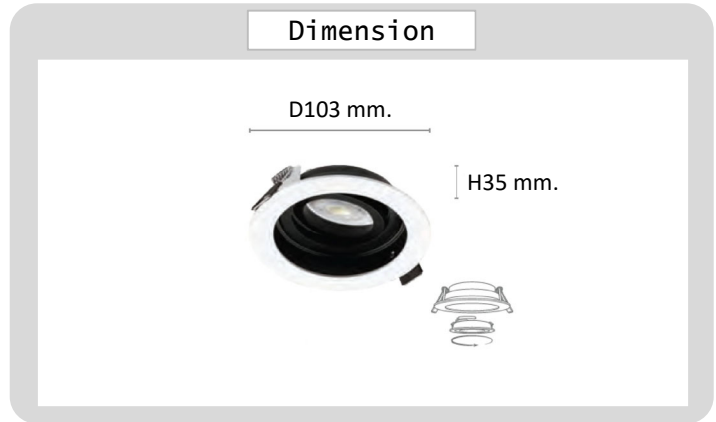

## Specification

PRODUCT CODE	:	DL-247-W568
NAME	:	DOWNLIGHT
BRAND	:	ARTISAN LIGHTING PHUKET
MATERIAL	:	ALUMINIUM
MATERIAL COLOR	:	BLACK
INPUT VOLTAGE	:	12V,220V
ADJUSTABLE	:	YES
DIMENSION	:	D103 x H35 mm.
CUT OUT	:	86 mm.
LAMP TYPE OPTION	:	MR16 GU5.3 , GU10 Optional x 1
REMARK	:	LED BULB NOT INCLUDED