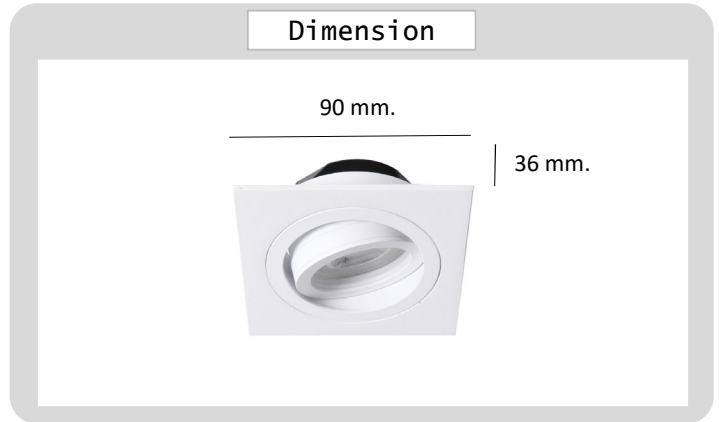

## Specification

PRODUCT CODE	:	DL-247-W530
NAME	:	DOWNLIGHT
BRAND	:	ARTISAN LIGHTING PHUKET
MATERIAL	:	ALUMINIUM
MATERIAL COLOR	:	WHITE
INPUT VOLTAGE	:	12V,220V
ADJUSTABLE	:	YES 360°
DIMENSION	:	D90 x H36 mm.
CUT OUT	:	83 x 83 mm.
LAMP TYPE OPTION	:	MR16 GU5.3 , GU10 Optional x 1
REMARK	:	LED BULB NOT INCLUDED