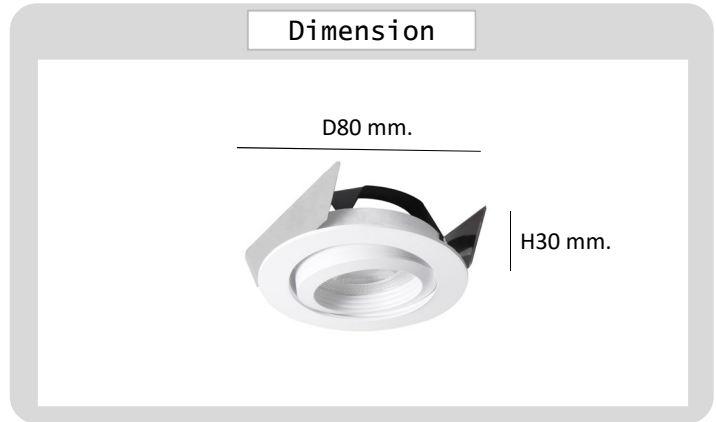

Project : _____

Approve : _____

**Product
Specification**

Product

Specification

PRODUCT CODE	:	DL-247-W529
NAME	:	DOWNLIGHT
BRAND	:	ARTISAN LIGHTING PHUKET
MATERIAL	:	ALUMINIUM
MATERIAL COLOR	:	WHITE
INPUT VOLTAGE	:	12V,220V
ADJUSTABLE	:	YES 360°
DIMENSION	:	D80 x H30 mm.
CUT OUT	:	70 mm.
LAMP TYPE OPTION	:	MR16 GU5.3 , GU10 Optional x 1
REMARK	:	LED BULB NOT INCLUDED