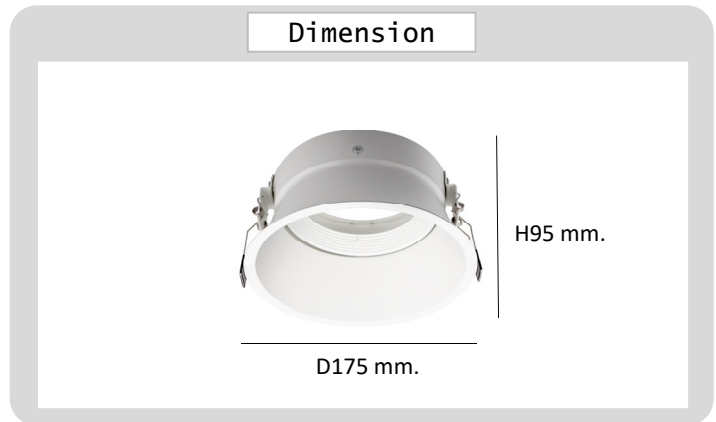

Project : _____

Approve : _____

**Product
Specification**

Product

Specification

| | | |
|------------------|---|-------------------------|
| PRODUCT CODE | : | DL-247-766-WH-AR111 |
| NAME | : | DOWNLIGHT |
| BRAND | : | ARTISAN LIGHTING PHUKET |
| MATERIAL | : | ALUMINIUM |
| MATERIAL COLOR | : | WHITE |
| INPUT VOLTAGE | : | 12V,220V |
| ADJUSTABLE | : | YES |
| DIMENSION | : | D175 x H95 mm. |
| CUT OUT | : | 160 mm. |
| LAMP TYPE OPTION | : | AR111 |
| REMARK | : | LED BULB NOT INCLUDED |