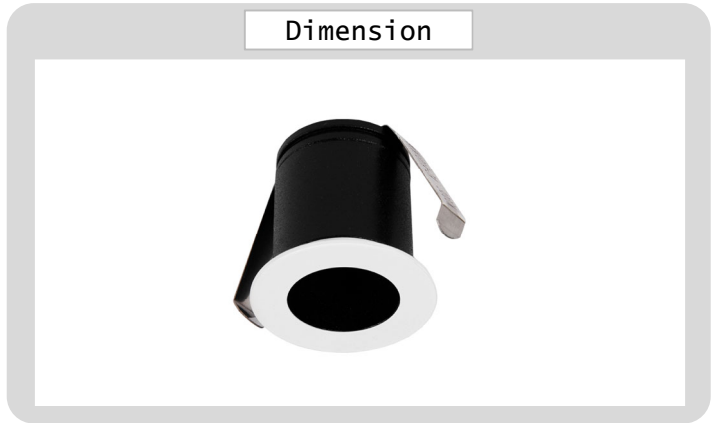

### Specification

PRODUCT CODE	:	DL-247-720-LED2W-30K
NAME	:	DOWNLIGHT
BRAND	:	ARTISAN LIGHTING PHUKET
MATERIAL	:	ALUMINIUM
MATERIAL COLOR	:	WHITE
LAMP TYPE	:	LED BUILD IN
GEAR CONTROL	:	LED DRIVER INCLUDED
INPUT VOLTAGE	:	220V
POWER	:	2W
CCT	:	3000K
DIMENSION	:	D38 x H45 mm.
CUT OUT	:	32 mm.
CRI RATING	:	CRI 80
LUMEN	:	160LM
REMARK	:	