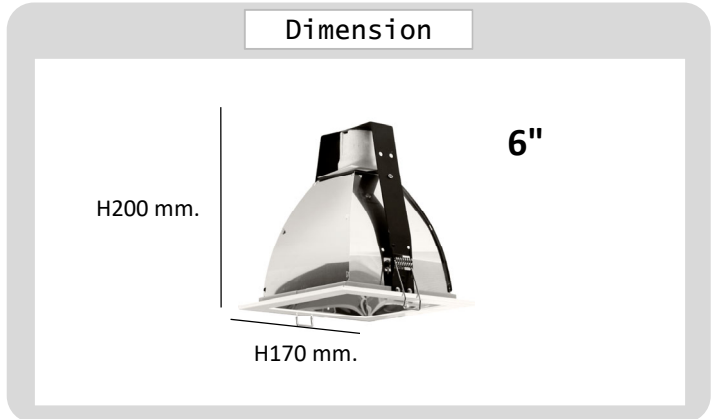

Project : _____
Approve : _____

**Product
Specification**

Product

Specification

PRODUCT CODE	:	DL-247-640-6-WH
NAME	:	DOWNLIGHT
BRAND	:	ARTISAN LIGHTING PHUKET
MATERIAL	:	ALUMINIUM , ALUMINIUM REFLECTOR
MATERIAL COLOR	:	WHITE
INPUT VOLTAGE	:	220V
ADJUSTABLE	:	NO
DIMENSION	:	W170 x H200 mm.
CUT OUT	:	150 x 150 mm.
LAMP TYPE OPTION	:	E27x1
REMARK	:	LED BULB NOT INCLUDED