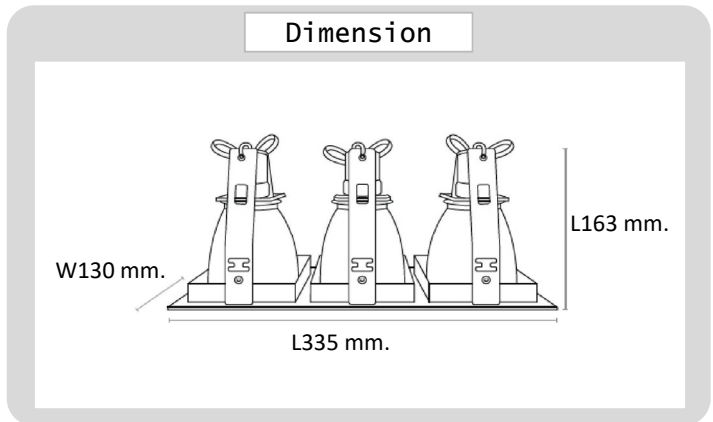

Project : _____

Approve : _____

**Product
Specification**

Product

Specification

PRODUCT CODE	:	DL-247-634-3-WH
NAME	:	DOWNLIGHT
BRAND	:	ARTISAN LIGHTING PHUKET
MATERIAL	:	METAL STEEL , ALUMINIUM REFLECTOR
MATERIAL COLOR	:	WHITE
INPUT VOLTAGE	:	220V
ADJUSTABLE	:	NO
DIMENSION	:	W130 x L355 x H163 mm.
CUT OUT	:	115 x 335 mm.
LAMP TYPE OPTION	:	E27x3
REMARK	:	LED BULB NOT INCLUDED