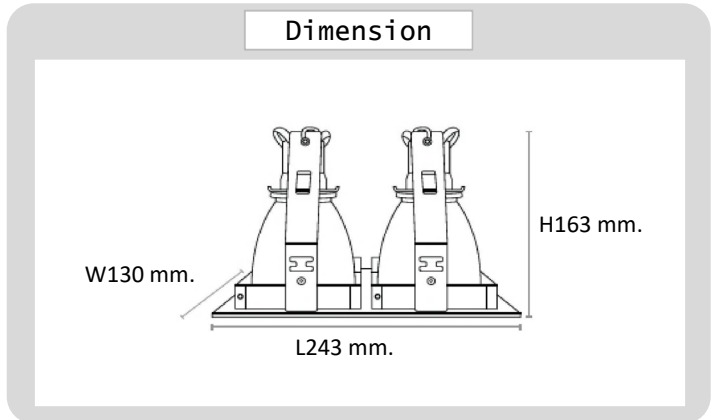

Project : _____

Approve : _____

**Product
Specification**

Product

Specification

PRODUCT CODE	:	DL-247-634-2-WH
NAME	:	DOWNLIGHT
BRAND	:	ARTISAN LIGHTING PHUKET
MATERIAL	:	METAL STEEL , ALUMINIUM REFLECTOR
MATERIAL COLOR	:	WHITE
INPUT VOLTAGE	:	220V
ADJUSTABLE	:	NO
DIMENSION	:	W130 x L243 x H163 mm.
CUT OUT	:	115 x 220 mm.
LAMP TYPE OPTION	:	E27x2
REMARK	:	LED BULB NOT INCLUDED