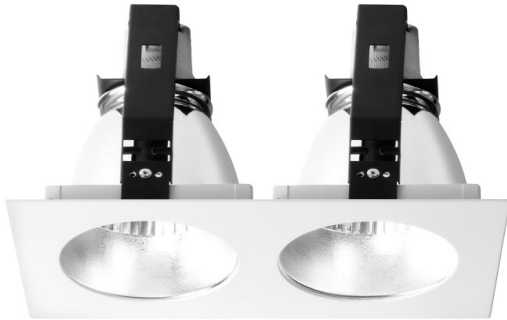

Project : _____

Approve : _____

**Product
Specification**

Product

Specification

PRODUCT CODE	:	DL-247-634-2-WH
NAME	:	DOWNLIGHT
BRAND	:	ARTISAN LIGHTING PHUKET
MATERIAL	:	METAL STEEL , ALUMINIUM REFLECTOR
MATERIAL COLOR	:	WHITE
INPUT VOLTAGE	:	220V
ADJUSTABLE	:	NO
DIMENSION	:	W130 x L243 x H163 mm.
CUT OUT	:	115 x 220 mm.
LAMP TYPE OPTION	:	E27x2
REMARK	:	LED BULB NOT INCLUDED