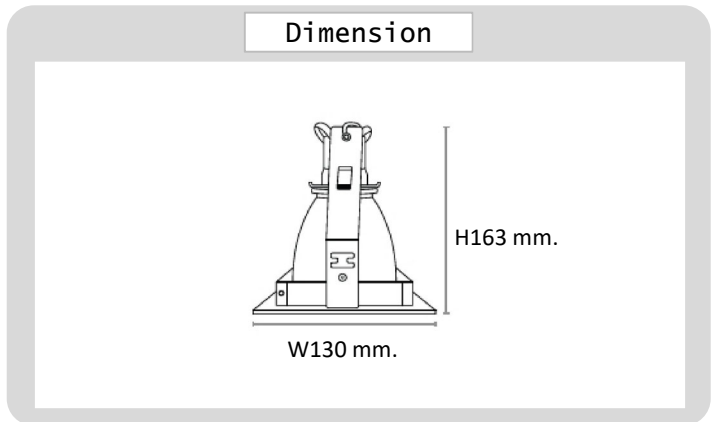

Project : _____

Approve : _____

**Product
Specification**

Product

Specification

PRODUCT CODE	:	DL-247-634-1-WH
NAME	:	DOWNLIGHT
BRAND	:	ARTISAN LIGHTING PHUKET
MATERIAL	:	METAL STEEL , ALUMINIUM REFLECTOR
MATERIAL COLOR	:	WHITE
INPUT VOLTAGE	:	220V
ADJUSTABLE	:	NO
DIMENSION	:	W130 x H163 mm.
CUT OUT	:	115 x 115 mm.
LAMP TYPE OPTION	:	E27x1
REMARK	:	LED BULB NOT INCLUDED