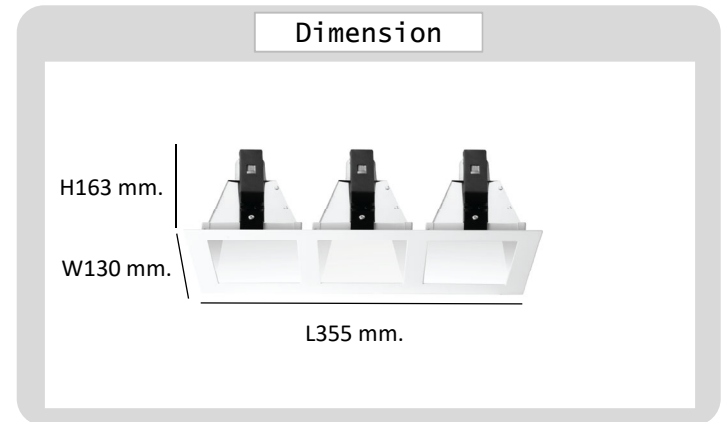

Project : _____

Approve : _____

**Product
Specification**

Product

Specification

PRODUCT CODE	:	DL-247-630-3-WH
NAME	:	DOWNLIGHT
BRAND	:	ARTISAN LIGHTING PHUKET
MATERIAL	:	METAL STEEL , ALUMINIUM REFLECTOR
MATERIAL COLOR	:	WHITE
INPUT VOLTAGE	:	220V
ADJUSTABLE	:	NO
DIMENSION	:	W130 x L355 x H163 mm.
CUT OUT	:	115 x 335 mm.
LAMP TYPE OPTION	:	E27x3
REMARK	:	LED BULB NOT INCLUDED