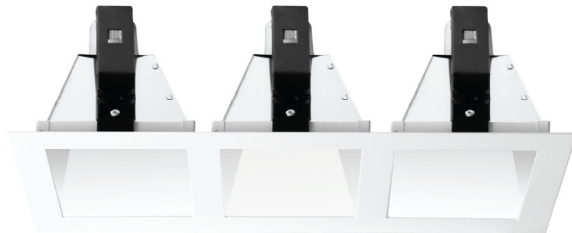

Project : _____

Approve : _____

**Product
Specification**

Product

Specification

PRODUCT CODE	:	DL-247-630-3-WH
NAME	:	DOWNLIGHT
BRAND	:	ARTISAN LIGHTING PHUKET
MATERIAL	:	METAL STEEL , ALUMINIUM REFLECTOR
MATERIAL COLOR	:	WHITE
INPUT VOLTAGE	:	220V
ADJUSTABLE	:	NO
DIMENSION	:	W130 x L355 x H163 mm.
CUT OUT	:	115 x 335 mm.
LAMP TYPE OPTION	:	E27x3
REMARK	:	LED BULB NOT INCLUDED