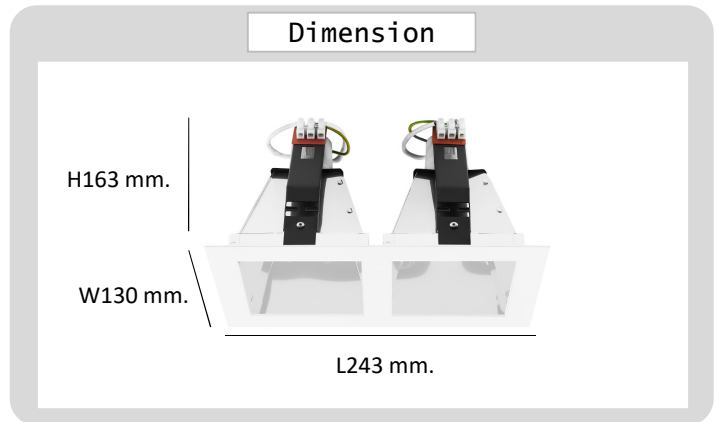

Project : _____

Approve : _____

**Product
Specification**

Product

Specification

PRODUCT CODE	:	DL-247-630-2-WH
NAME	:	DOWNLIGHT
BRAND	:	ARTISAN LIGHTING PHUKET
MATERIAL	:	METAL STEEL , ALUMINIUM REFLECTOR
MATERIAL COLOR	:	WHITE
INPUT VOLTAGE	:	220V
ADJUSTABLE	:	NO
DIMENSION	:	W130 x L243 x H163 mm.
CUT OUT	:	115 x 220 mm.
LAMP TYPE OPTION	:	E27x2
REMARK	:	LED BULB NOT INCLUDED