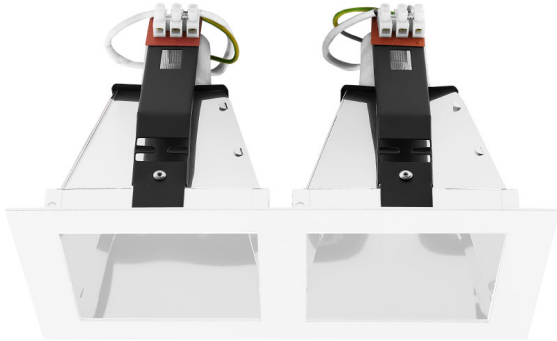

Project : _____

Approve : _____

**Product
Specification**

Product

Specification

PRODUCT CODE	:	DL-247-630-2-WH
NAME	:	DOWNLIGHT
BRAND	:	ARTISAN LIGHTING PHUKET
MATERIAL	:	METAL STEEL , ALUMINIUM REFLECTOR
MATERIAL COLOR	:	WHITE
INPUT VOLTAGE	:	220V
ADJUSTABLE	:	NO
DIMENSION	:	W130 x L243 x H163 mm.
CUT OUT	:	115 x 220 mm.
LAMP TYPE OPTION	:	E27x2
REMARK	:	LED BULB NOT INCLUDED