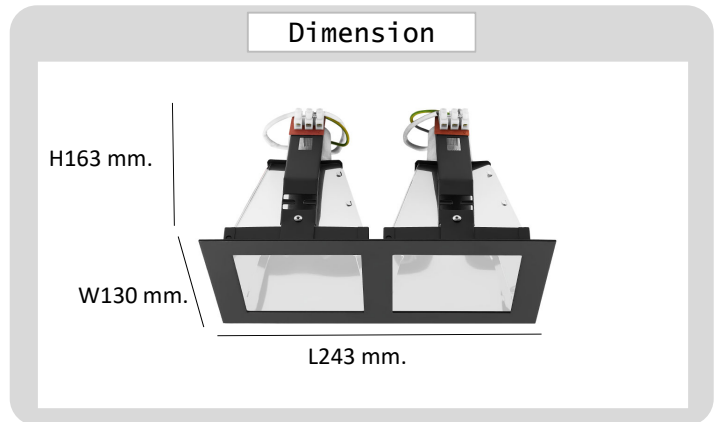

Product

Specification

PRODUCT CODE	:	DL-247-630-2-BK
NAME	:	DOWNLIGHT
BRAND	:	ARTISAN LIGHTING PHUKET
MATERIAL	:	METAL STEEL , ALUMINIUM REFLECTOR
MATERIAL COLOR	:	BLACK
INPUT VOLTAGE	:	220V
ADJUSTABLE	:	NO
DIMENSION	:	W130 x L243 x H163 mm.
CUT OUT	:	115 x 220 mm.
LAMP TYPE OPTION	:	E27x2
REMARK	:	LED BULB NOT INCLUDED