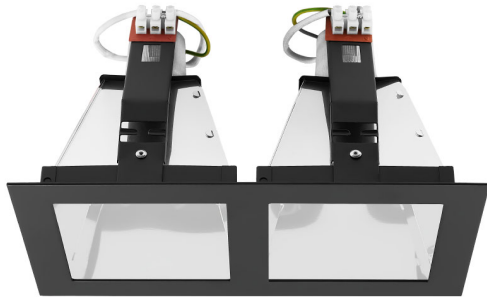

Product

Specification

PRODUCT CODE	:	DL-247-630-2-BK
NAME	:	DOWNLIGHT
BRAND	:	ARTISAN LIGHTING PHUKET
MATERIAL	:	METAL STEEL , ALUMINIUM REFLECTOR
MATERIAL COLOR	:	BLACK
INPUT VOLTAGE	:	220V
ADJUSTABLE	:	NO
DIMENSION	:	W130 x L243 x H163 mm.
CUT OUT	:	115 x 220 mm.
LAMP TYPE OPTION	:	E27x2
REMARK	:	LED BULB NOT INCLUDED