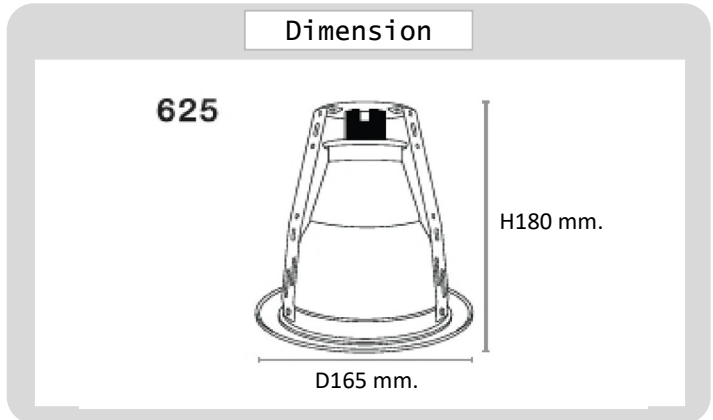

## Specification

PRODUCT CODE	:	DL-247-625G-WH
NAME	:	DOWNLIGHT
BRAND	:	ARTISAN LIGHTING PHUKET
MATERIAL	:	METAL STEEL , GLASS ,ALUMINIUM REFLECTOR
MATERIAL COLOR	:	WHITE
INPUT VOLTAGE	:	220V
ADJUSTABLE	:	NO
DIMENSION	:	D165 x 180 mm.
CUT OUT	:	150 mm.
LAMP TYPE OPTION	:	E27x1
REMARK	:	LED BULB NOT INCLUDED