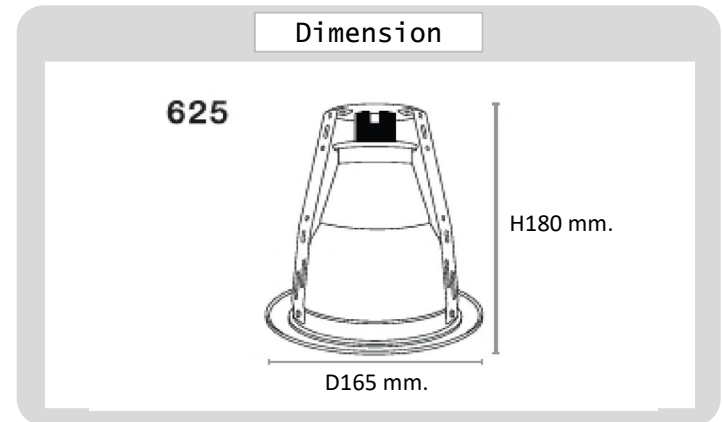

Project : _____

Approve : _____

**Product
Specification**

Product

Specification

PRODUCT CODE	:	DL-247-625-WH
NAME	:	DOWNLIGHT
BRAND	:	ARTISAN LIGHTING PHUKET
MATERIAL	:	METAL STEEL
MATERIAL COLOR	:	WHITE
INPUT VOLTAGE	:	220V
ADJUSTABLE	:	NO
DIMENSION	:	D165 x 180 mm.
CUT OUT	:	150 mm.
LAMP TYPE OPTION	:	E27x1
REMARK	:	LED BULB NOT INCLUDED