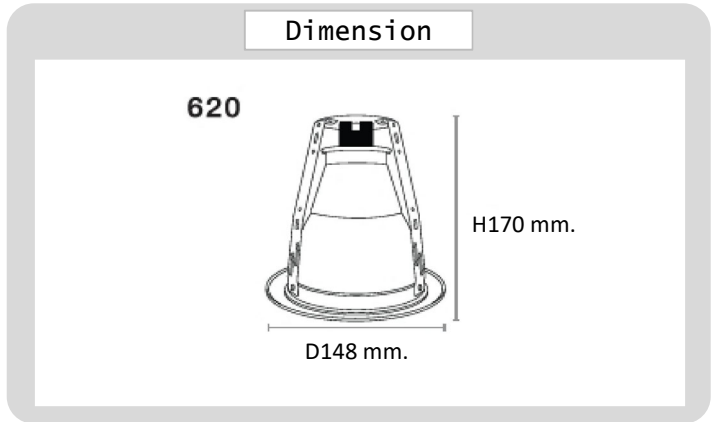

Project : _____

Approve : _____

**Product
Specification**

Product

Specification

PRODUCT CODE	:	DL-247-620G-WH
NAME	:	DOWNLIGHT
BRAND	:	ARTISAN LIGHTING PHUKET
MATERIAL	:	METAL STEEL , GLASS ,ALUMINIUM REFLECTOR
MATERIAL COLOR	:	WHITE
INPUT VOLTAGE	:	220V
ADJUSTABLE	:	NO
DIMENSION	:	D148 x 170 mm.
CUT OUT	:	120 mm.
LAMP TYPE OPTION	:	E27x1
REMARK	:	LED BULB NOT INCLUDED