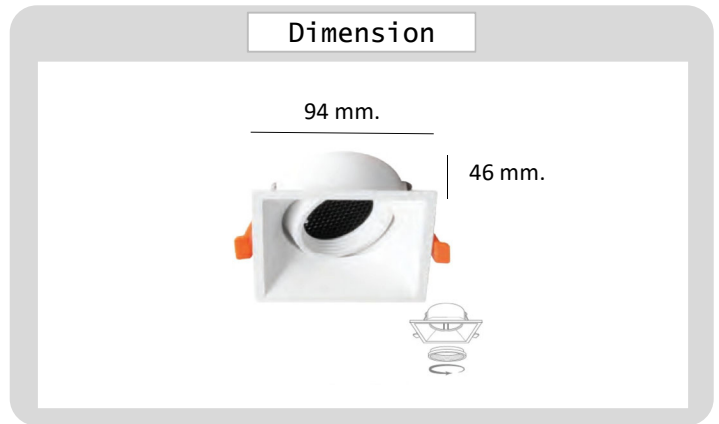

## Specification

PRODUCT CODE	:	DL-247-572-WH
NAME	:	DOWNLIGHT
BRAND	:	ARTISAN LIGHTING PHUKET
MATERIAL	:	ALUMINIUM
MATERIAL COLOR	:	WHITE
INPUT VOLTAGE	:	12V,220V
ADJUSTABLE	:	YES
DIMENSION	:	D94 x H46 mm.
CUT OUT	:	77 x 77 mm.
LAMP TYPE OPTION	:	MR16 GU5.3 , GU10 Optional x 1
REMARK	:	LED BULB NOT INCLUDED