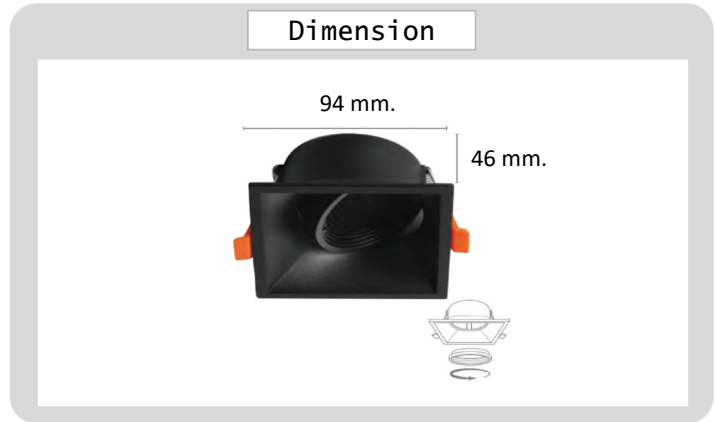

Project : _____

Approve : _____

**Product
Specification**

Product

Specification

PRODUCT CODE	:	DL-247-572-BK
NAME	:	DOWNLIGHT
BRAND	:	ARTISAN LIGHTING PHUKET
MATERIAL	:	ALUMINIUM
MATERIAL COLOR	:	BLACK
INPUT VOLTAGE	:	12V,220V
ADJUSTABLE	:	YES
DIMENSION	:	D94 x H46 mm.
CUT OUT	:	77 x 77 mm.
LAMP TYPE OPTION	:	MR16 GU5.3 , GU10 Optional x 1
REMARK	:	LED BULB NOT INCLUDED