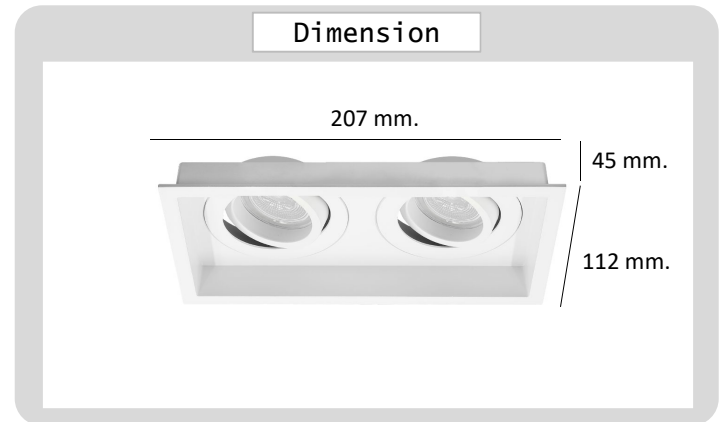

## Specification

PRODUCT CODE	:	DL-247-571-2-WH
NAME	:	DOWNLIGHT
BRAND	:	ARTISAN LIGHTING PHUKET
MATERIAL	:	ALUMINIUM
MATERIAL COLOR	:	WHITE
INPUT VOLTAGE	:	12V,220V
ADJUSTABLE	:	YES
DIMENSION	:	W112 x L207 xH45 mm.
CUT OUT	:	100 x 195 mm.
LAMP TYPE OPTION	:	MR16 GU5.3 , GU10 Optional x 1
REMARK	:	LED BULB NOT INCLUDED