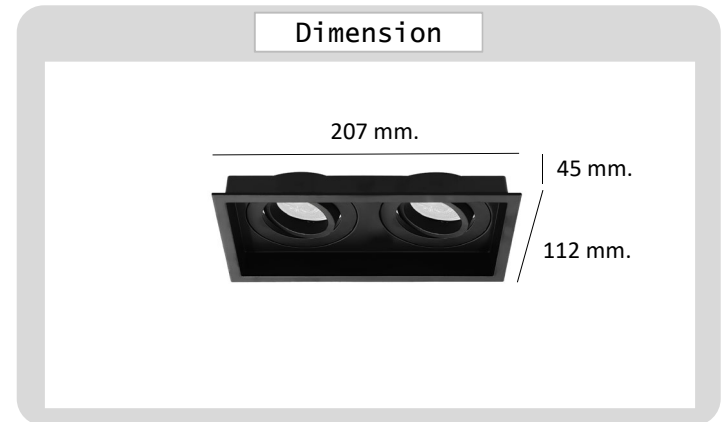

Project : _____

Approve : _____

**Product
Specification**

Product

Specification

PRODUCT CODE	:	DL-247-571-2-BK
NAME	:	DOWNLIGHT
BRAND	:	ARTISAN LIGHTING PHUKET
MATERIAL	:	ALUMINIUM
MATERIAL COLOR	:	BLACK
INPUT VOLTAGE	:	12V,220V
ADJUSTABLE	:	YES
DIMENSION	:	W112 x L207 x H45 mm.
CUT OUT	:	100 x 195 mm.
LAMP TYPE OPTION	:	MR16 GU5.3 , GU10 Optional x 1
REMARK	:	LED BULB NOT INCLUDED