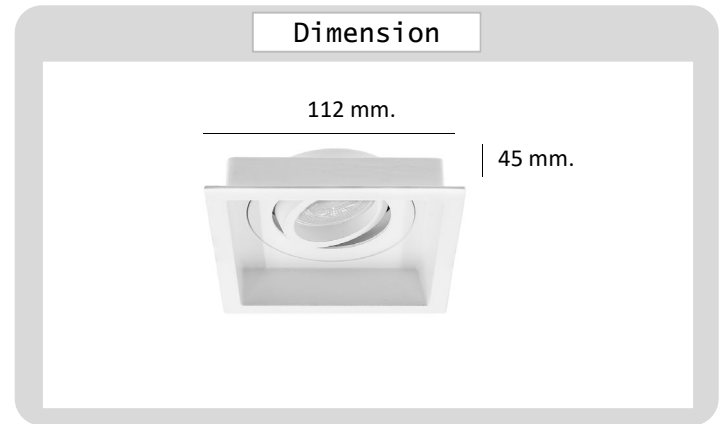

Project : _____

Approve : _____

**Product
Specification**

Product

Specification

PRODUCT CODE	:	DL-247-571-1-WH
NAME	:	DOWNLIGHT
BRAND	:	ARTISAN LIGHTING PHUKET
MATERIAL	:	ALUMINIUM
MATERIAL COLOR	:	WHITE
INPUT VOLTAGE	:	12V,220V
ADJUSTABLE	:	YES
DIMENSION	:	D112 x H45 mm.
CUT OUT	:	100 x 100 mm.
LAMP TYPE OPTION	:	MR16 GU5.3 , GU10 Optional x 1
REMARK	:	LED BULB NOT INCLUDED