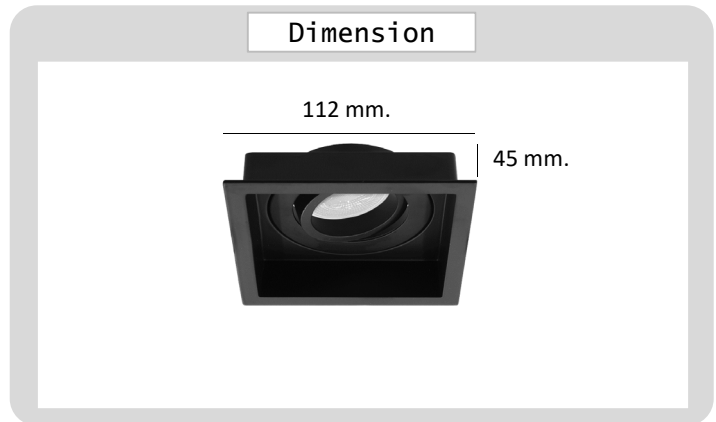

Project : _____

Approve : _____

**Product
Specification**

Product

Specification

PRODUCT CODE	:	DL-247-571-1-BK
NAME	:	DOWNLIGHT
BRAND	:	ARTISAN LIGHTING PHUKET
MATERIAL	:	ALUMINIUM
MATERIAL COLOR	:	BLACK
INPUT VOLTAGE	:	12V,220V
ADJUSTABLE	:	YES
DIMENSION	:	D112 x H45 mm.
CUT OUT	:	100 x 100 mm.
LAMP TYPE OPTION	:	MR16 GU5.3 , GU10 Optional x 1
REMARK	:	LED BULB NOT INCLUDED