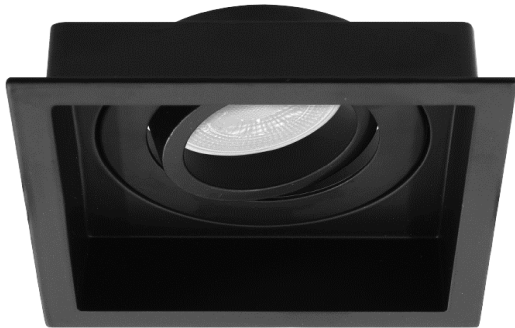

Project : _____

Approve : _____

**Product
Specification**

Product

Specification

PRODUCT CODE	:	DL-247-571-1-BK
NAME	:	DOWNLIGHT
BRAND	:	ARTISAN LIGHTING PHUKET
MATERIAL	:	ALUMINIUM
MATERIAL COLOR	:	BLACK
INPUT VOLTAGE	:	12V,220V
ADJUSTABLE	:	YES
DIMENSION	:	D112 x H45 mm.
CUT OUT	:	100 x 100 mm.
LAMP TYPE OPTION	:	MR16 GU5.3 , GU10 Optional x 1
REMARK	:	LED BULB NOT INCLUDED