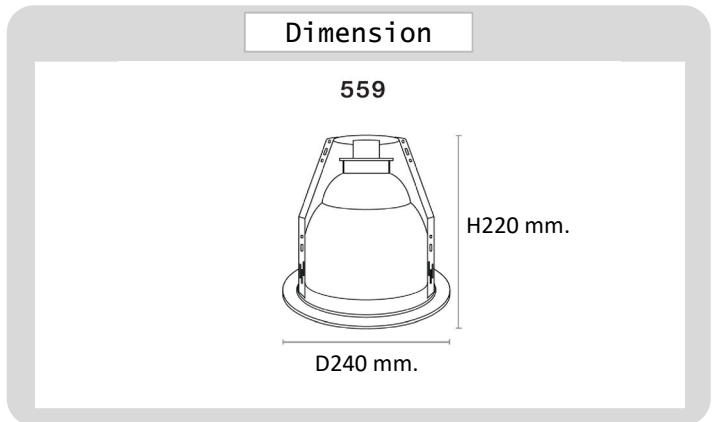

Project : _____

Approve : _____

**Product
Specification**

Product

Specification

PRODUCT CODE	:	DL-247-559-WH
NAME	:	DOWNLIGHT
BRAND	:	ARTISAN LIGHTING PHUKET
MATERIAL	:	METAL STEEL
MATERIAL COLOR	:	WHITE
INPUT VOLTAGE	:	220V
ADJUSTABLE	:	NO
DIMENSION	:	D240x H220 mm.
CUT OUT	:	210 mm.
LAMP TYPE OPTION	:	E27x1
REMARK	:	LED BULB NOT INCLUDED