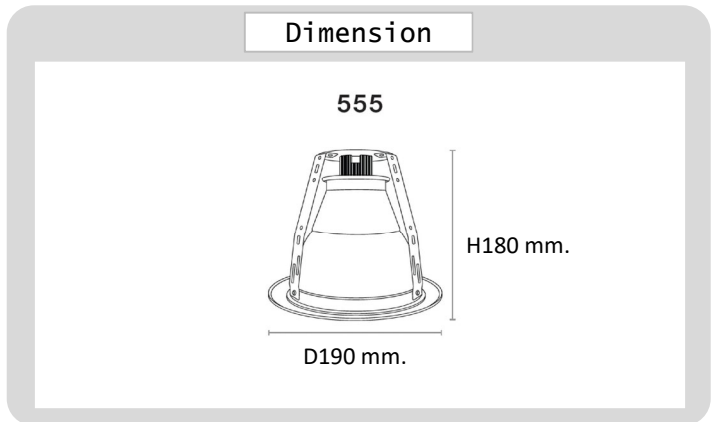

## Specification

PRODUCT CODE	:	DL-247-555E-WH
NAME	:	DOWNLIGHT
BRAND	:	ARTISAN LIGHTING PHUKET
MATERIAL	:	METAL STEEL
MATERIAL COLOR	:	WHITE
INPUT VOLTAGE	:	220V
ADJUSTABLE	:	NO
DIMENSION	:	D190 x 180 mm.
CUT OUT	:	162 mm.
LAMP TYPE OPTION	:	E27x1
REMARK	:	LED BULB NOT INCLUDED