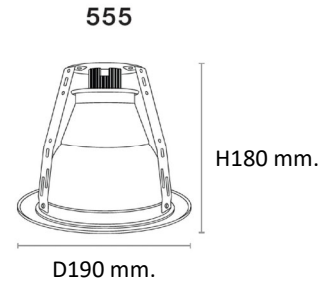

Project : _____

Approve : _____

**Product
Specification**

Product

Dimension

Specification

PRODUCT CODE	:	DL-247-555-WH
NAME	:	DOWNLIGHT
BRAND	:	ARTISAN LIGHTING PHUKET
MATERIAL	:	METAL STEEL
MATERIAL COLOR	:	WHITE
INPUT VOLTAGE	:	220V
ADJUSTABLE	:	NO
DIMENSION	:	D190 x 180 mm.
CUT OUT	:	162 mm.
LAMP TYPE OPTION	:	E27x1
REMARK	:	LED BULB NOT INCLUDED