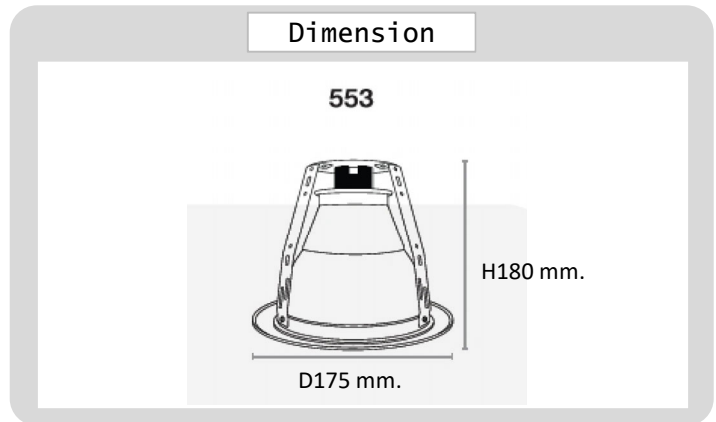

Project : _____

Approve : _____

**Product
Specification**

Product

Specification

PRODUCT CODE	:	DL-247-553E-WH
NAME	:	DOWNLIGHT
BRAND	:	ARTISAN LIGHTING PHUKET
MATERIAL	:	METAL STEEL
MATERIAL COLOR	:	WHITE
INPUT VOLTAGE	:	220V
ADJUSTABLE	:	NO
DIMENSION	:	D175 x 180 mm.
CUT OUT	:	150 mm.
LAMP TYPE OPTION	:	E27x1
REMARK	:	LED BULB NOT INCLUDED