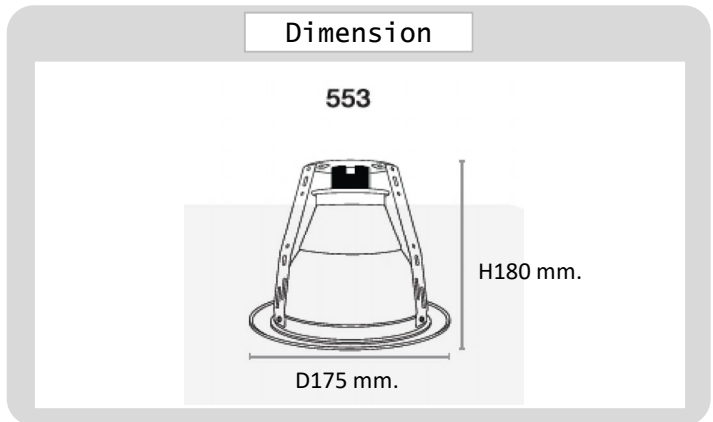

Project : _____

Approve : _____

**Product
Specification**

Product

Specification

PRODUCT CODE	:	DL-247-553E-BK
NAME	:	DOWNLIGHT
BRAND	:	ARTISAN LIGHTING PHUKET
MATERIAL	:	METAL STEEL
MATERIAL COLOR	:	BLACK
INPUT VOLTAGE	:	220V
ADJUSTABLE	:	NO
DIMENSION	:	D175 x 180 mm.
CUT OUT	:	150 mm.
LAMP TYPE OPTION	:	E27x1
REMARK	:	LED BULB NOT INCLUDED