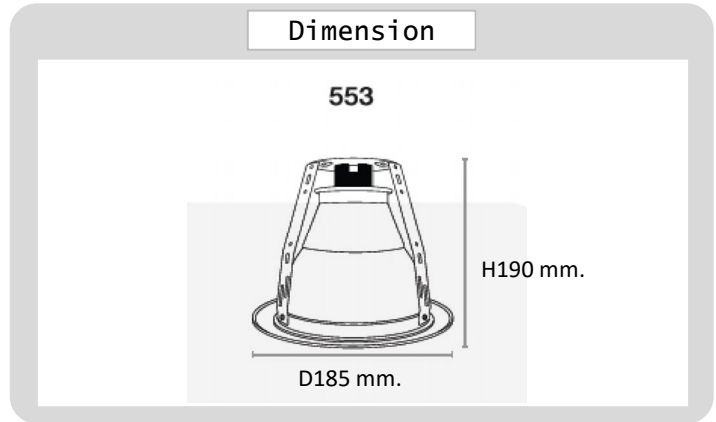

## Specification

PRODUCT CODE	:	DL-247-553ASW-WH
NAME	:	DOWNLIGHT
BRAND	:	ARTISAN LIGHTING PHUKET
MATERIAL	:	METAL STEEL , GLASS , ALUMINIUM REFLECTOR
MATERIAL COLOR	:	WHITE
INPUT VOLTAGE	:	220V
ADJUSTABLE	:	NO
DIMENSION	:	D185 x 190 mm.
CUT OUT	:	150 mm.
LAMP TYPE OPTION	:	E27x1
REMARK	:	LED BULB NOT INCLUDED