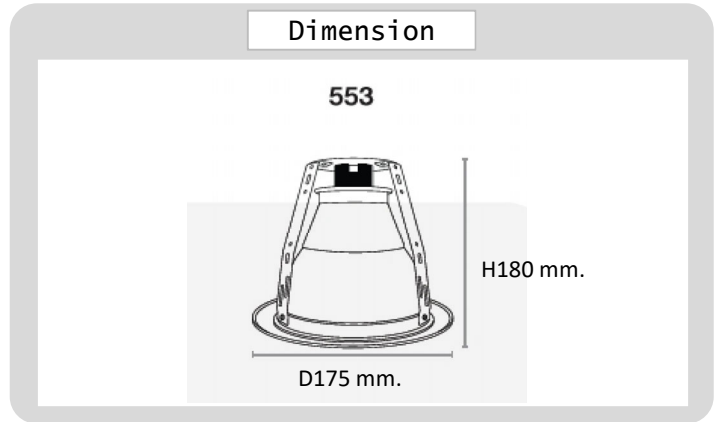

Project : _____

Approve : _____

**Product
Specification**

Product

Specification

PRODUCT CODE	:	DL-247-553-WH
NAME	:	DOWNLIGHT
BRAND	:	ARTISAN LIGHTING PHUKET
MATERIAL	:	METAL STEEL
MATERIAL COLOR	:	WHITE
INPUT VOLTAGE	:	220V
ADJUSTABLE	:	NO
DIMENSION	:	D175 x 180 mm.
CUT OUT	:	150 mm.
LAMP TYPE OPTION	:	E27x1
REMARK	:	LED BULB NOT INCLUDED