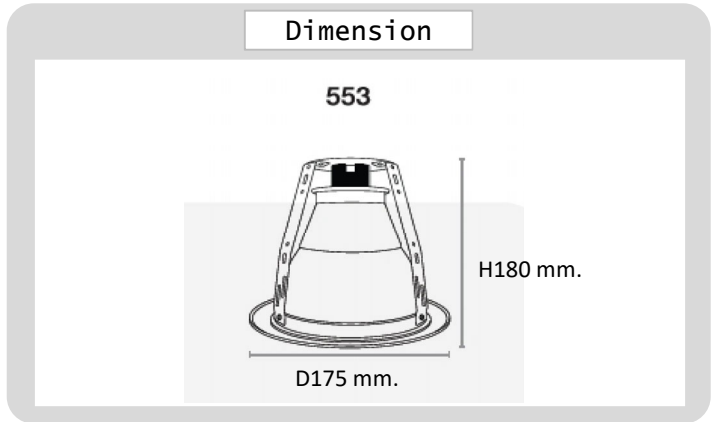

## Specification

PRODUCT CODE	:	DL-247-553-BK
NAME	:	DOWNLIGHT
BRAND	:	ARTISAN LIGHTING PHUKET
MATERIAL	:	METAL STEEL
MATERIAL COLOR	:	BLACK
INPUT VOLTAGE	:	220V
ADJUSTABLE	:	NO
DIMENSION	:	D175 x 180 mm.
CUT OUT	:	150 mm.
LAMP TYPE OPTION	:	E27x1
REMARK	:	LED BULB NOT INCLUDED