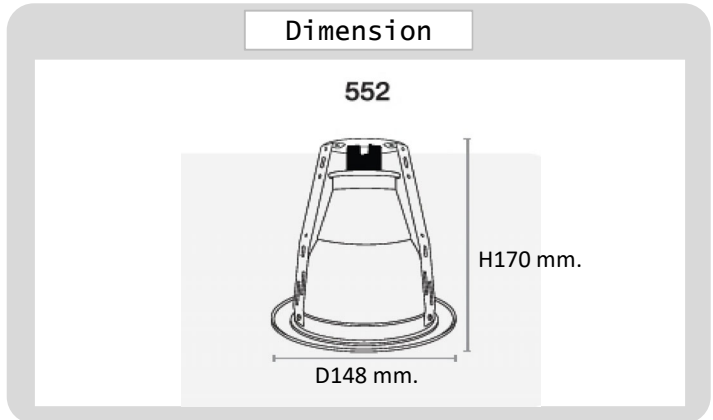

## Specification

PRODUCT CODE	:	DL-247-552-BK
NAME	:	DOWNLIGHT
BRAND	:	ARTISAN LIGHTING PHUKET
MATERIAL	:	METAL STEEL
MATERIAL COLOR	:	BLACK
INPUT VOLTAGE	:	220V
ADJUSTABLE	:	NO
DIMENSION	:	D148 x 170 mm.
CUT OUT	:	120 mm.
LAMP TYPE OPTION	:	E27x1
REMARK	:	LED BULB NOT INCLUDED