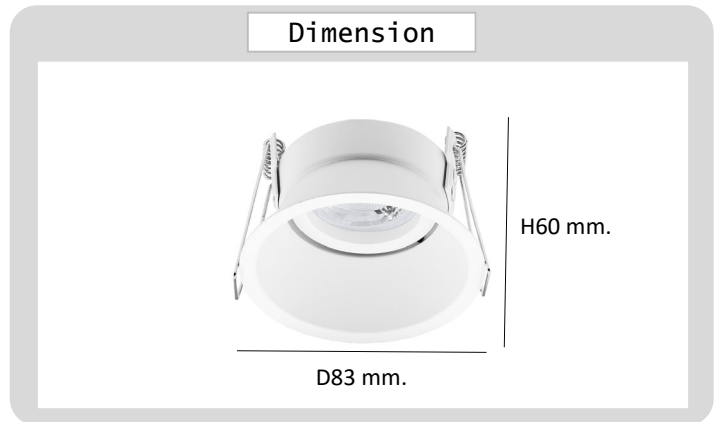

Project : _____

Approve : _____

**Product
Specification**

Product

Specification

PRODUCT CODE	:	DL-247-526-WH
NAME	:	DOWNLIGHT
BRAND	:	ARTISAN LIGHTING PHUKET
MATERIAL	:	ALUMINIUM
MATERIAL COLOR	:	WHITE
INPUT VOLTAGE	:	12V,220V
ADJUSTABLE	:	NO
DIMENSION	:	D83 x 60 mm.
CUT OUT	:	73 mm.
LAMP TYPE OPTION	:	MR16 GU5.3 , GU10 x 1
REMARK	:	LED BULB NOT INCLUDED