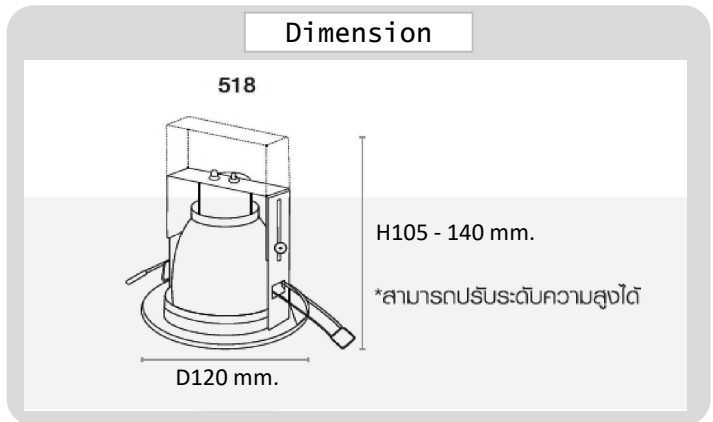

Product

Specification

PRODUCT CODE	:	DL-247-518-BK
NAME	:	DOWNLIGHT
BRAND	:	ARTISAN LIGHTING PHUKET
MATERIAL	:	METAL STEEL
MATERIAL COLOR	:	BLACK
INPUT VOLTAGE	:	220V
ADJUSTABLE	:	NO
DIMENSION	:	D120 x H10.5-14 (Height can be adjusted) mm.
CUT OUT	:	95 mm.
LAMP TYPE OPTION	:	E27x1
REMARK	:	LED BULB NOT INCLUDED