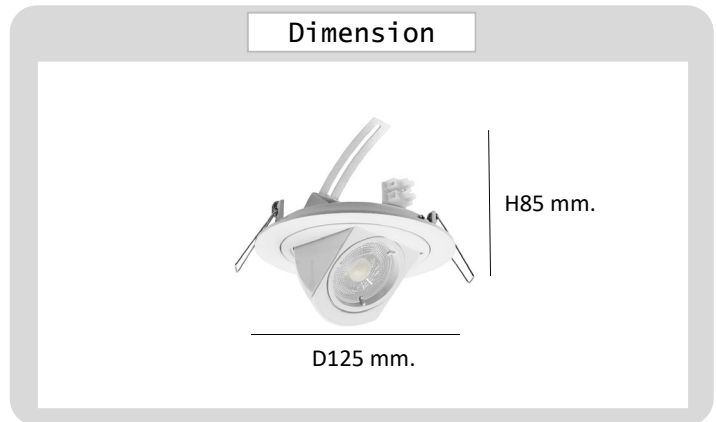

Project : _____

Approve : _____

**Product
Specification**

Product

Specification

PRODUCT CODE	:	DL-247-512-WH
NAME	:	DOWNLIGHT
BRAND	:	ARTISAN LIGHTING PHUKET
MATERIAL	:	ALUMINIUM
MATERIAL COLOR	:	WHITE
INPUT VOLTAGE	:	12V,220V
ADJUSTABLE	:	YES 360°
DIMENSION	:	D125 x H85 mm.
CUT OUT	:	110 mm.
LAMP TYPE OPTION	:	MR16 GU5.3 , GU10 Optional x 1
REMARK	:	LED BULB NOT INCLUDED