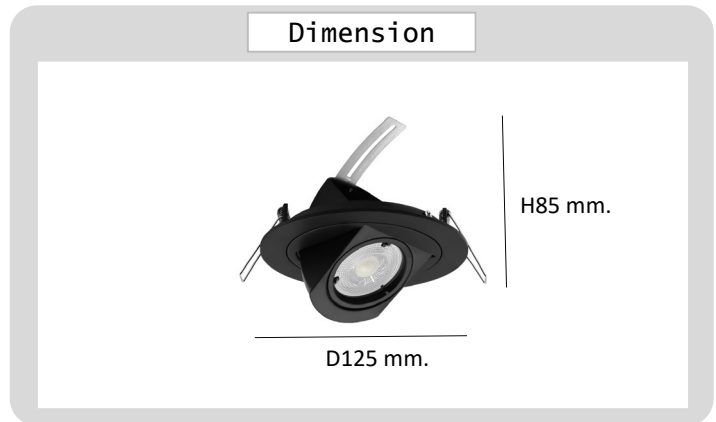

Project : _____

Approve : _____

**Product
Specification**

Product

Specification

PRODUCT CODE	:	DL-247-512-BK
NAME	:	DOWNLIGHT
BRAND	:	ARTISAN LIGHTING PHUKET
MATERIAL	:	ALUMINIUM
MATERIAL COLOR	:	BLACK
INPUT VOLTAGE	:	12V,220V
ADJUSTABLE	:	YES 360°
DIMENSION	:	D125 x H85 mm.
CUT OUT	:	110 mm.
LAMP TYPE OPTION	:	MR16 GU5.3 , GU10 Optional x 1
REMARK	:	LED BULB NOT INCLUDED