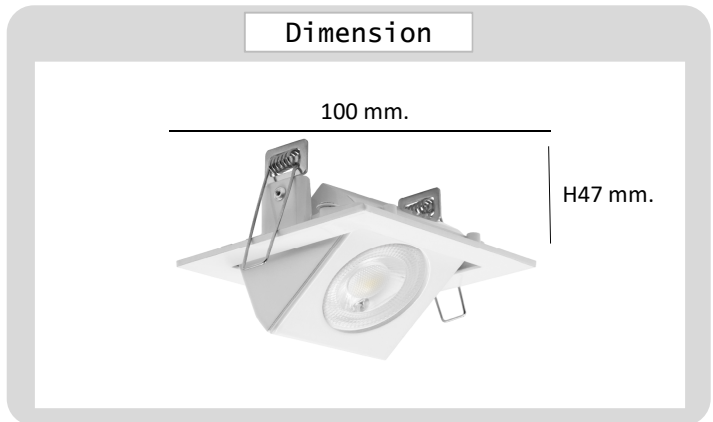

## Specification

|                  |   |                                |
|------------------|---|--------------------------------|
| PRODUCT CODE     | : | DL-247-507A-WH                 |
| NAME             | : | DOWNLIGHT                      |
| BRAND            | : | ARTISAN LIGHTING PHUKET        |
| MATERIAL         | : | ALUMINIUM                      |
| MATERIAL COLOR   | : | WHITE                          |
| INPUT VOLTAGE    | : | 12V,220V                       |
| ADJUSTABLE       | : | YES                            |
| DIMENSION        | : | D100 x H47 mm.                 |
| CUT OUT          | : | 90 X 90 mm.                    |
| LAMP TYPE OPTION | : | MR16 GU5.3 , GU10 Optional x 1 |
| REMARK           | : | LED BULB NOT INCLUDED          |