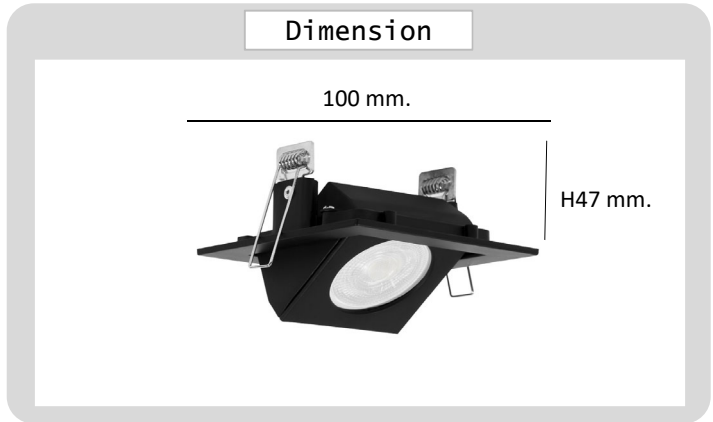

Project : _____

Approve : _____

**Product
Specification**

Product

Specification

PRODUCT CODE	:	DL-247-507A-BK
NAME	:	DOWNLIGHT
BRAND	:	ARTISAN LIGHTING PHUKET
MATERIAL	:	ALUMINIUM
MATERIAL COLOR	:	BLACK
INPUT VOLTAGE	:	12V,220V
ADJUSTABLE	:	YES
DIMENSION	:	D100 x H47 mm.
CUT OUT	:	90 x 90 mm.
LAMP TYPE OPTION	:	MR16 GU5.3 , GU10 Optional x 1
REMARK	:	LED BULB NOT INCLUDED