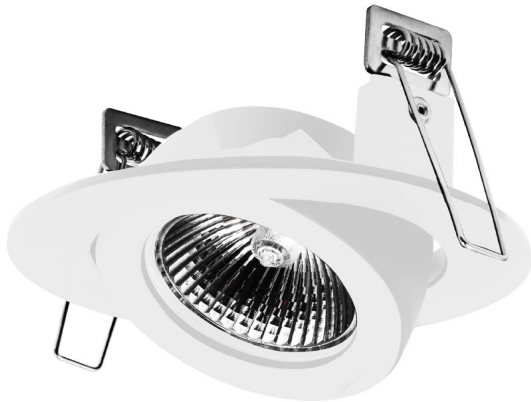

Project : _____

Approve : _____

**Product
Specification**

Product

Specification

PRODUCT CODE	:	DL-247-506A-WH
NAME	:	DOWNLIGHT
BRAND	:	ARTISAN LIGHTING PHUKET
MATERIAL	:	ALUMINIUM
MATERIAL COLOR	:	WHITE
INPUT VOLTAGE	:	12V,220V
ADJUSTABLE	:	YES
DIMENSION	:	D105 x H47 mm.
CUT OUT	:	90 mm.
LAMP TYPE OPTION	:	MR16 GU5.3 , GU10 Optional x 1
REMARK	:	LED BULB NOT INCLUDED