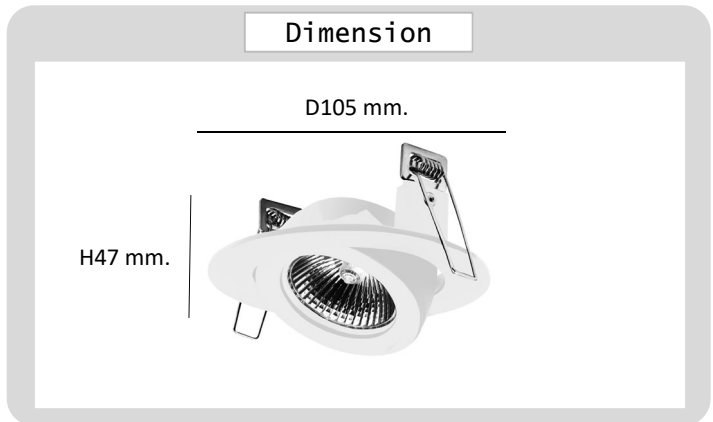

Project : _____

Approve : _____

**Product
Specification**

Product

Specification

PRODUCT CODE	:	DL-247-506A-WH
NAME	:	DOWNLIGHT
BRAND	:	ARTISAN LIGHTING PHUKET
MATERIAL	:	ALUMINIUM
MATERIAL COLOR	:	WHITE
INPUT VOLTAGE	:	12V,220V
ADJUSTABLE	:	YES
DIMENSION	:	D105 x H47 mm.
CUT OUT	:	90 mm.
LAMP TYPE OPTION	:	MR16 GU5.3 , GU10 Optional x 1
REMARK	:	LED BULB NOT INCLUDED