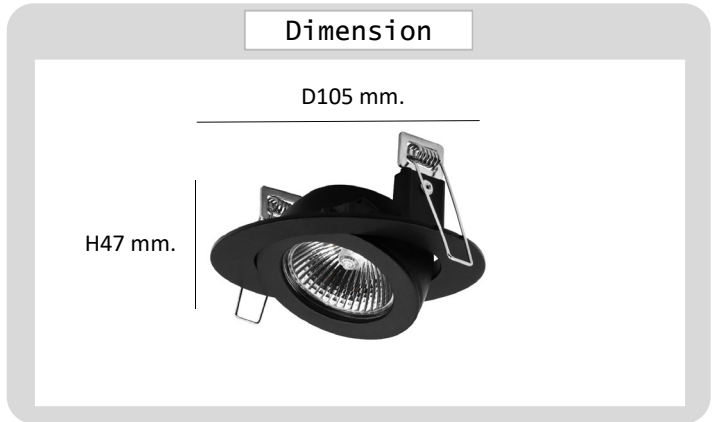

Project : _____

Approve : _____

**Product
Specification**

Product

Specification

PRODUCT CODE	:	DL-247-506A-BK
NAME	:	DOWNLIGHT
BRAND	:	ARTISAN LIGHTING PHUKET
MATERIAL	:	ALUMINIUM
MATERIAL COLOR	:	BLACK
INPUT VOLTAGE	:	12V,220V
ADJUSTABLE	:	YES
DIMENSION	:	D105 x H47 mm.
CUT OUT	:	90 mm.
LAMP TYPE OPTION	:	MR16 GU5.3 , GU10 Optional x 1
REMARK	:	LED BULB NOT INCLUDED