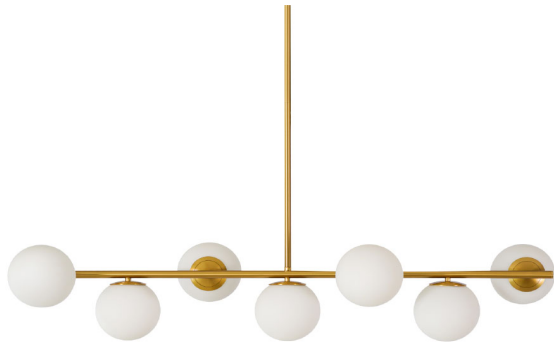

### Specification

PRODUCT CODE	:	CH-247-P1183-E27
NAME	:	CHANDELIER
BRAND	:	ARTISAN LIGHTING PHUKET
MATERIAL	:	MATAL STEEL ,OPAL GLASS
MATERIAL COLOR	:	GOLD ,OPAL GLASS
INPUT VOLTAGE	:	220V
DIMENSION	:	W1200 x L300 x H1000 mm.
LAMP TYPE OPTION	:	E27 x 7
REMARK	:	LED BULB NOT INCLUDED