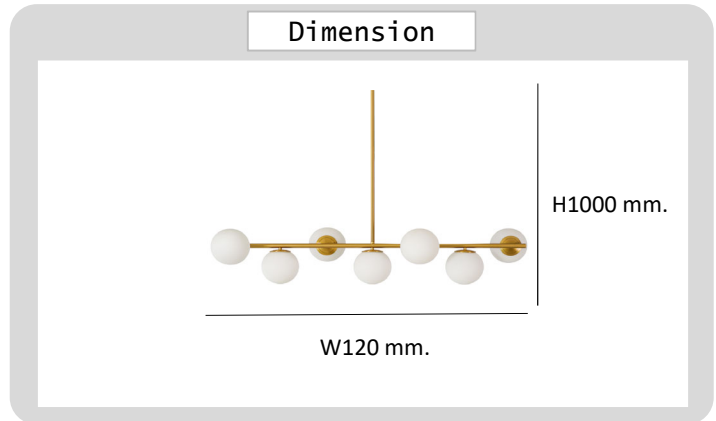

### Specification

PRODUCT CODE	:	CH-247-P1183-E27
NAME	:	CHANDELIER
BRAND	:	ARTISAN LIGHTING PHUKET
MATERIAL	:	MATAL STEEL ,OPAL GLASS
MATERIAL COLOR	:	GOLD ,OPAL GLASS
INPUT VOLTAGE	:	220V
DIMENSION	:	W1200 x L300 x H1000 mm.
LAMP TYPE OPTION	:	E27 x 7
REMARK	:	LED BULB NOT INCLUDED