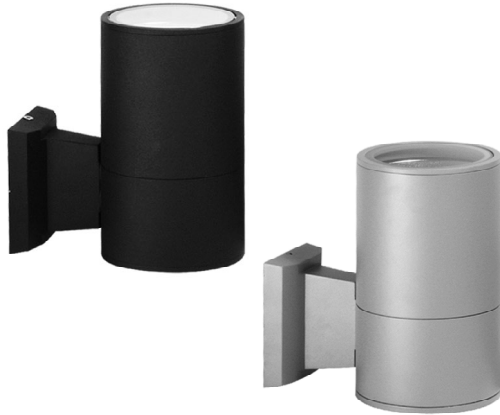

Project : _____
Approve : _____

**Product
Specification**

Product

Specification

PRODUCT CODE	:	WA-247-XL3301-E27 PAR38
NAME	:	OUTDOOR WALL LAMP
BRAND	:	ARTISAN LIGHTING PHUKET
MATERIAL	:	DIE-CAST ALUMINUM+ GLASS
FINISHING	:	POWDER COATED BLACK / GREY
DIMENSION	:	145 X 210 X H305 mm.
LAMP TYPE OPTION	:	E27 x 1 , PAR 38 x 1
IP RATING	:	IP54
REMARK	:	LED BULB NOT INCLUDED