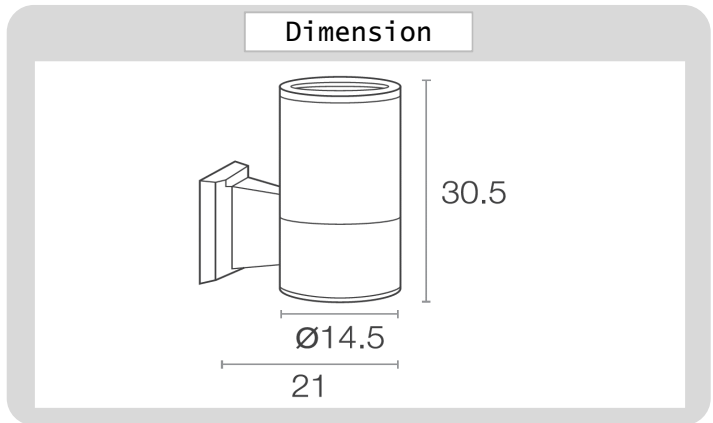

Project : _____
Approve : _____

**Product
Specification**

Product

Specification

PRODUCT CODE	:	WA-247-XL3301-E27 PAR38
NAME	:	OUTDOOR WALL LAMP
BRAND	:	ARTISAN LIGHTING PHUKET
MATERIAL	:	DIE-CAST ALUMINUM+ GLASS
FINISHING	:	POWDER COATED BLACK / GREY
DIMENSION	:	145 X 210 X H305 mm.
LAMP TYPE OPTION	:	E27 x 1 , PAR 38 x 1
IP RATING	:	IP54
REMARK	:	LED BULB NOT INCLUDED