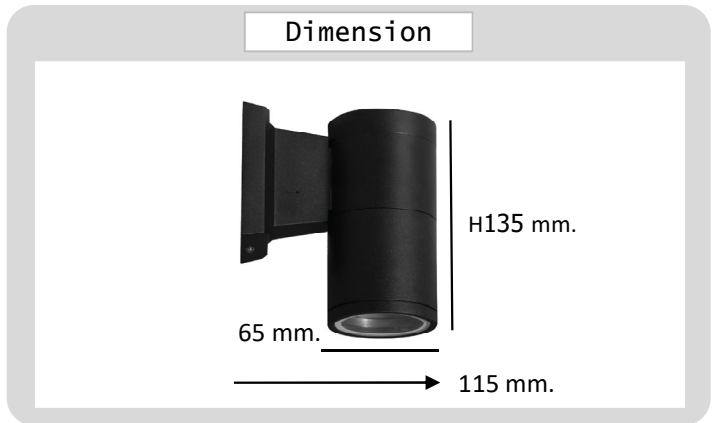

Project : _____
Approve : _____

**Product
Specification**

Product

IP54

Specification

PRODUCT CODE : WA-247-N3301-GU10
NAME : OUTDOOR WALL LAMP
BRAND : ARTISAN LIGHTING PHUKET
MATERIAL : DIE-CAST ALUMINUM+ GLASS
FINISHING : POWDER COATED BLACK /GRAY
DIMENSION : 65 X 115 X H135 mm.
LAMP TYPE OPTION : GU10 X 1
IP RATING : IP54
REMARK : LED BULB NOT INCLUDED