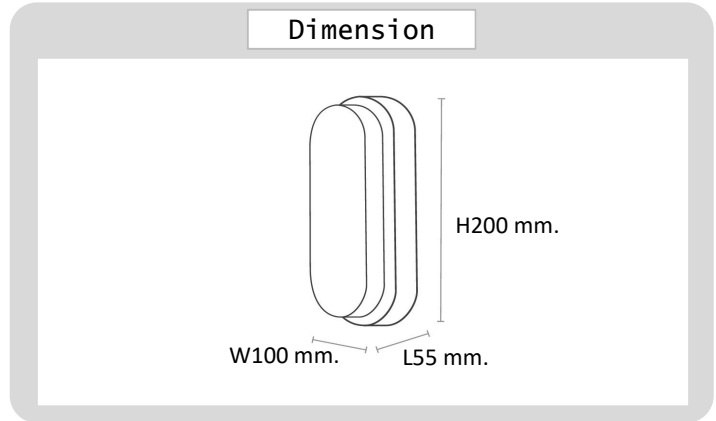

Project : _____

Approve : _____

**Product
Specification**

Product

LED

IP65

Specification

PRODUCT CODE	: WA-247-B02-12W
NAME	: OUTDOOR WALL LAMP
BRAND	: ARTISAN LIGHTING PHUKET
MATERIAL	: POLYPROPYLENE POLYSTYRENE
FINISHING	: POWDER COATED BLACK / WHITE
LAMP TYPE	: LED BUILD IN
CONTROL GEAR	: LED DRIVER (INCLUDED)
POWER	: 12W
CCT	: 3000K , 6000K
DIMENSION	: W100 X L55 mm X H200 mm.
CRI RATING	: CRI 80
LUMEN	: 3000K 960LM , 6000K 1020LM
IP RATING	: IP65
PERIOD OF USE	: 20,000Hrs
REMARK	: