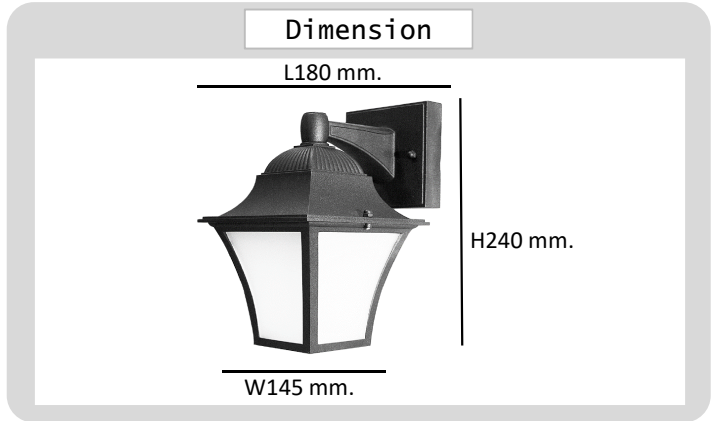

Project : _____

Approve : _____

**Product
Specification**

Product

Specification

PRODUCT CODE	:	WA-247-83001-E27
NAME	:	OUTDOOR WALL LAMP
BRAND	:	ARTISAN LIGHTING PHUKET
MATERIAL	:	DIE-CAST ALUMINIUM GLASS
FINISHING	:	POWDER COATED BLACK
DIMENSION	:	W145 X L180 X H240 mm.
LAMP TYPE OPTION	:	E27 X 1
IP RATING	:	IP43
REMARK	:	LED BULB NOT INCLUDED