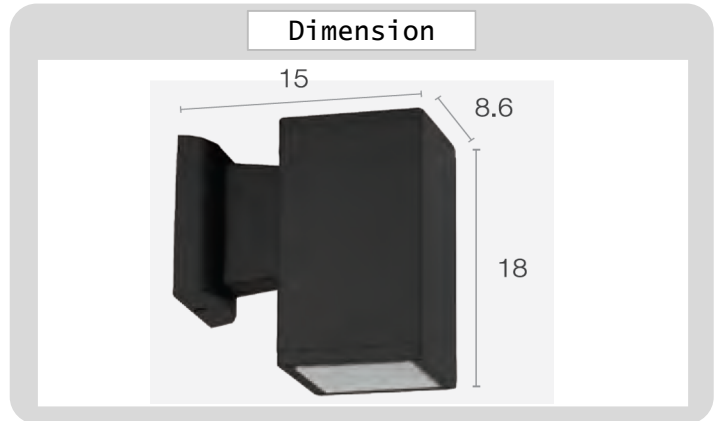

Project : _____
Approve : _____

**Product
Specification**

Product

IP54

Specification

PRODUCT CODE	:	WA-247-7571-E27
NAME	:	OUTDOOR WALL LAMP
BRAND	:	ARTISAN LIGHTING PHUKET
MATERIAL	:	DIE-CAST ALUMINUM+ GLASS
FINISHING	:	POWDER COATED BLACK / GREY
DIMENSION	:	150 X 86 X H180 mm.
LAMP TYPE OPTION	:	E27 X 1
IP RATING	:	IP54
REMARK	:	LED BULB NOT INCLUDED